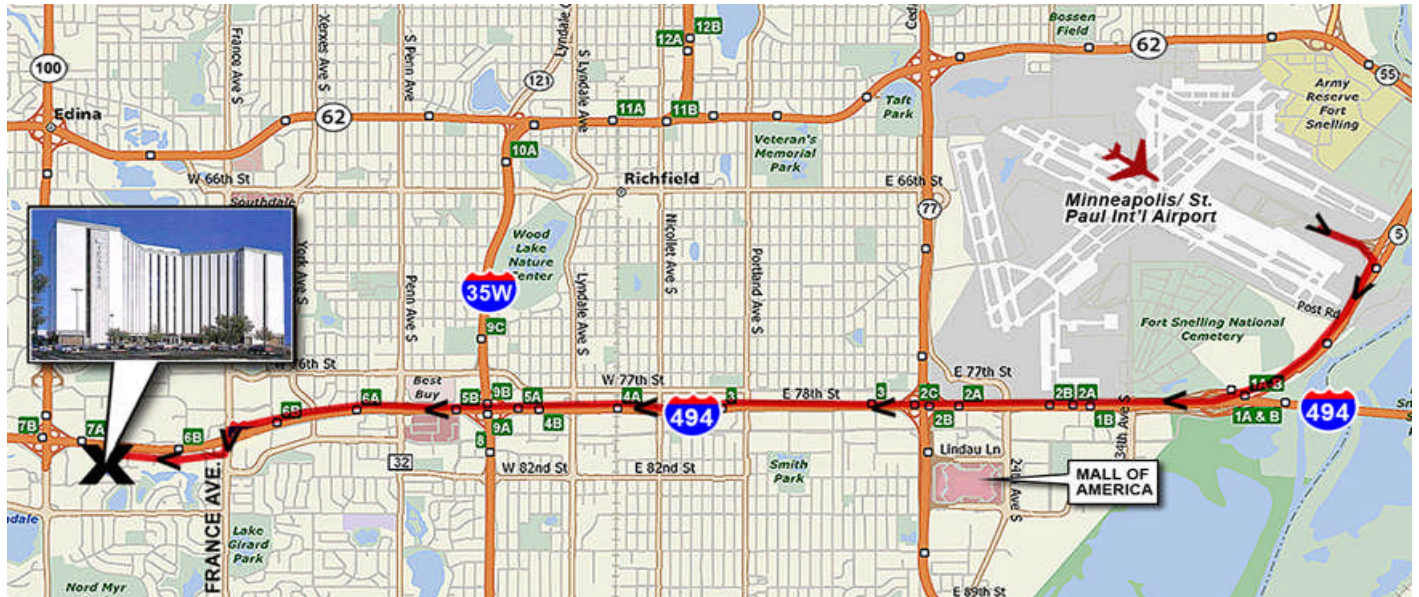

Southgate Office Plaza is located at the Southeast corner of Highways 100 and 494

From airport to **Orman Guidance Research, Inc.:** 9 miles/15-20 minutes

FROM THE AIRPORT:

- Proceed on 494 Westbound towards Bloomington; watch for France Avenue exit [about 7 miles].
- Exit on France Avenue; turn left (South) on France Avenue, proceed <1 mile.
- Continue through one stop light and watch for overhead sign "WESTBOUND American Boulevard Only" – Lane curves RIGHT.
- Follow WEST American Boulevard >1 mile; until you reach our 10-story white office building with **Southgate** written vertically.
- Orman Guidance Research, Inc. is located on the seventh floor of this building, Suite 715.